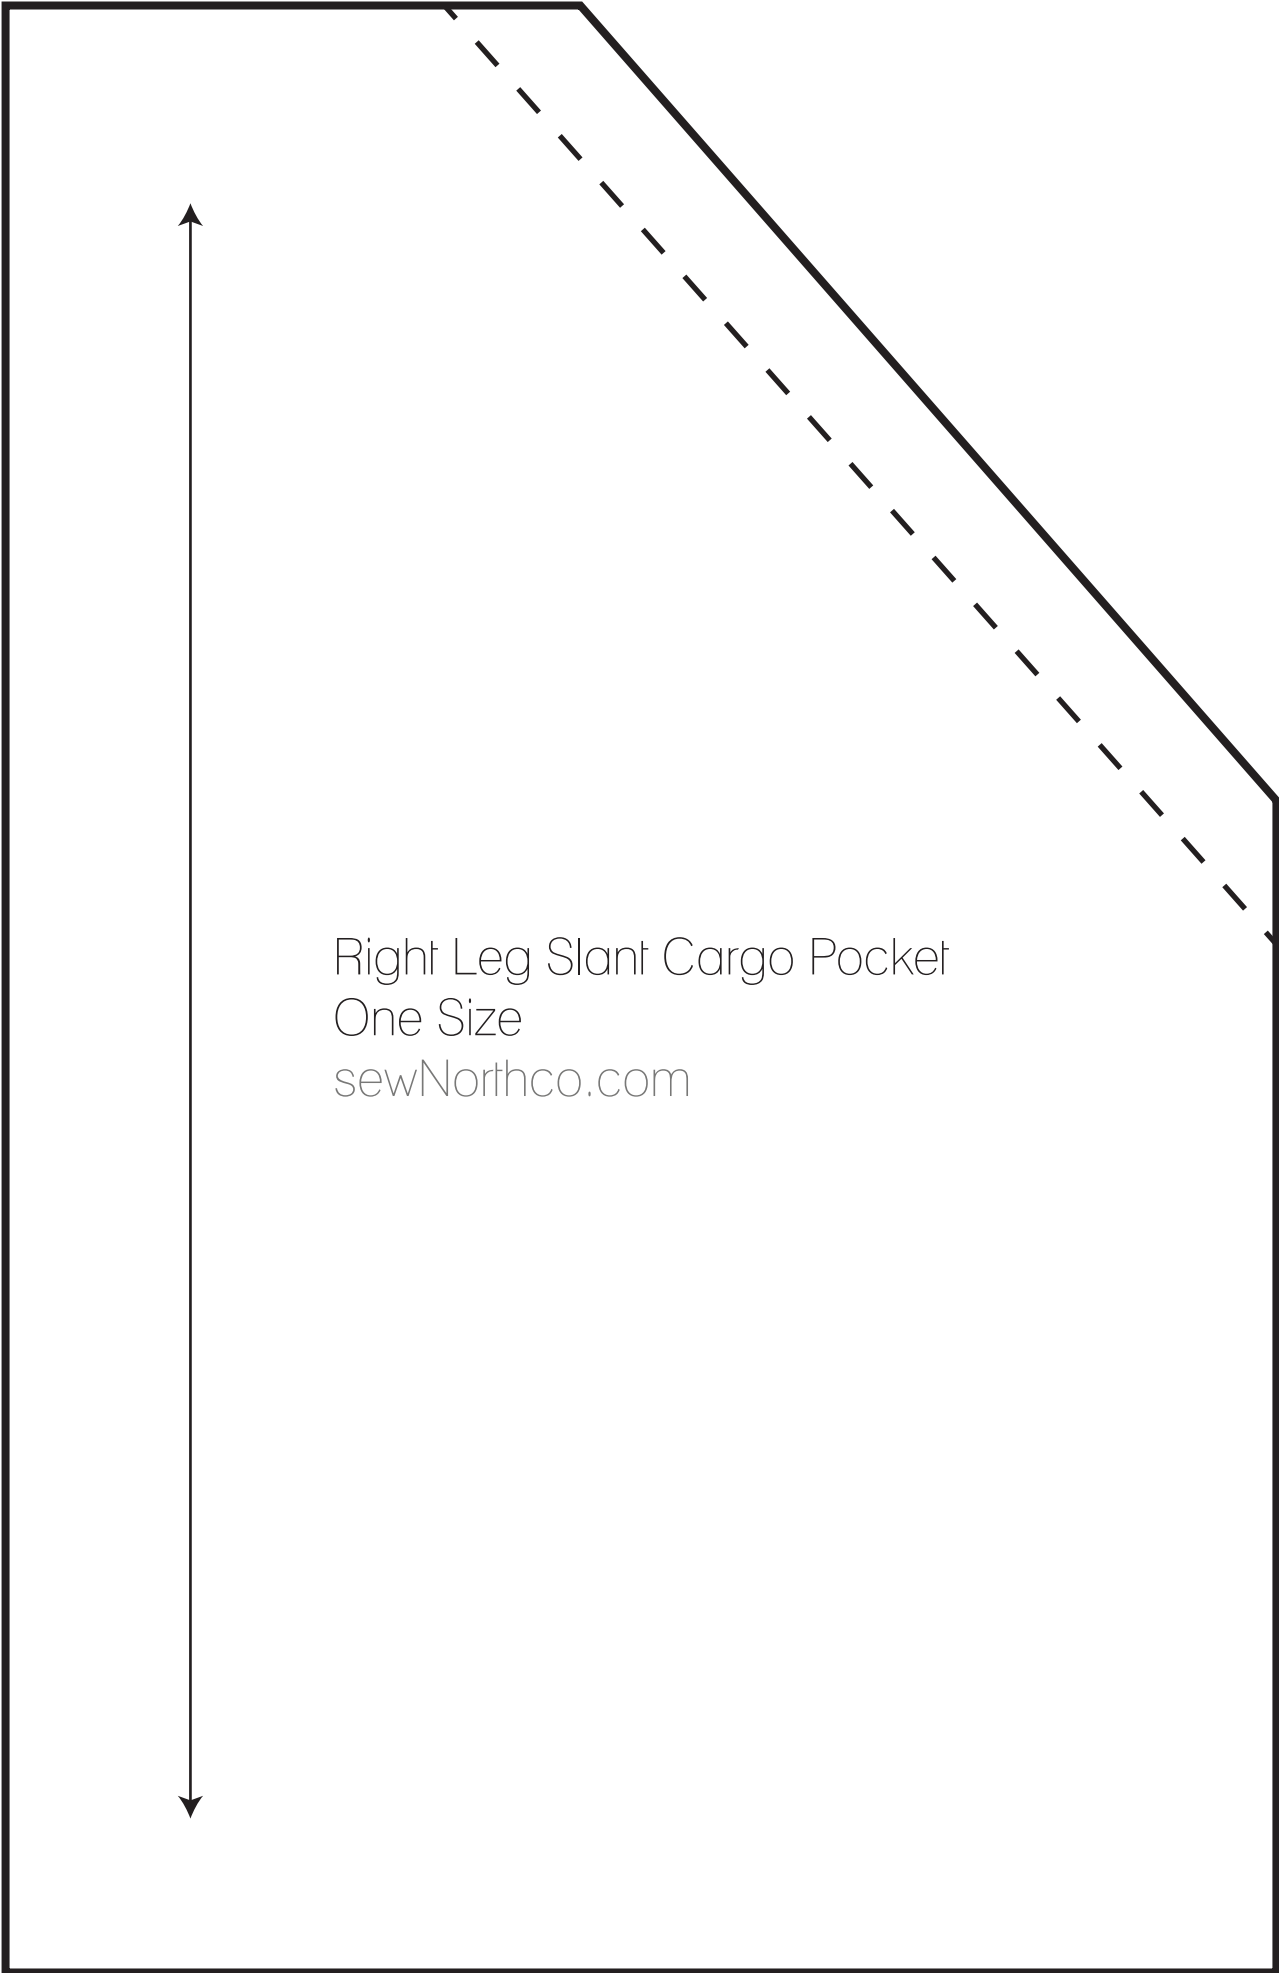

Hammer Loop
One Size
sewNorthco.com

Left Leg Square Cargo Pocket
One Size
sewNorthco.com

Right Leg Slant Cargo Pocket
One Size
sewNorthco.com